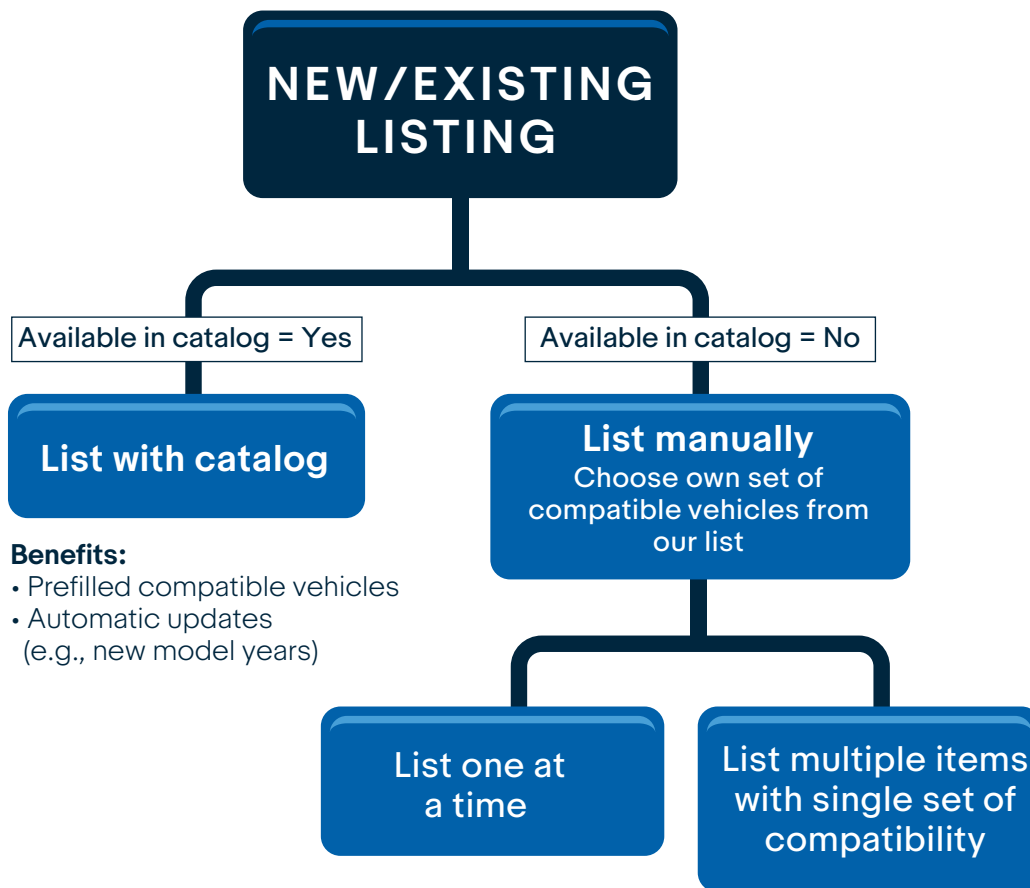

ebay motors

BEST PRACTICES

visit pages.ebay.com/motors/compatibility

GET STARTED

1. Choose Your Category

The following categories (category numbers in parentheses) are currently included:

- Boat Parts (26443)
- ATV Parts (43962)
- Car & Truck Parts (6030)
- Golf Car Parts & Accessories (170140)
- Motorcycle Parts (10063)
- Motorcycle Accessories (25622)
- Performance & Racing Parts (107057)
- Personal Watercraft Parts (124107)
- Scooter Parts (84149)
- Snowmobile Parts (100448)
- Vintage Car & Truck Parts (10073)
- Manuals & Literature (6029)

The following categories (category numbers in parentheses) are currently excluded:

- Car & Truck Parts - Decals, Emblems & Detailing (#33643)
- Vintage Car & Truck Parts - Decals, Emblems & Detailing (#80736)
- Automotive Tools & Supplies (34998)
- Apparel & Merchandise (6747)
- Car Electronics (38635)
- Commercial Truck Parts (50466)

2. Gather Information

Compile all your product info such as brand names, part numbers and compatible vehicles.

3. Edit or Create A New Listing

Edit an existing listing or create a new listing with parts compatibility. Use our catalog, if available, or include compatible vehicles manually.

4. Review Listing

Confirm your compatible vehicles in the compatibility section of your new listing and replace your previous listing with a parts compatibility listing. Your listing will show up when buyers search these terms.